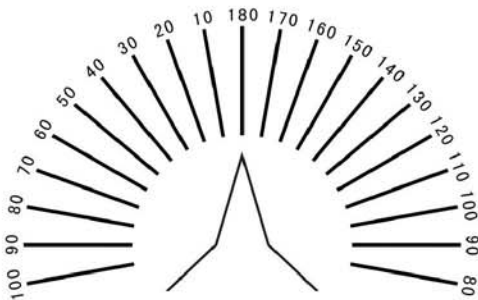

NEW

CM-1800

Flat Screen Monitor Chart

CM-1800

Features

- 19-inch high contrast and bright display
- Smooth and quiet operation
- Wireless Remote control
- Wide range of test types
- Precise distance adjustment
- Easy mounting
- Random test sequence

Rotating Astigmatic Fan Chart
Fast and Accurate test for Cylinder and Axis

CV-7000 computerized vision tester

CM-1800
Flat Screen
Monitor Chart

Support data connection
with CV-7000 computerized
vision tester

Specifications

Display	19" LCD (color) High resolution Monitor
Brightness	250 cd/m ²
Chart versions	E, C, ABC, 123, child, special version charts
Chart acuity	6/3-6/150 20/10-20/500 0.04-2.0
Distance	2.0 ~ 7.0m
Power supply	Input: AC110-220V±10%, 50/60Hz
Power consumption	≤45W
Dimension	455mm (L) × 420mm(W) × 110mm(H)
Weight	4.2kg (Net. Weight)
Remote	IR
Batteries for remote control	3A