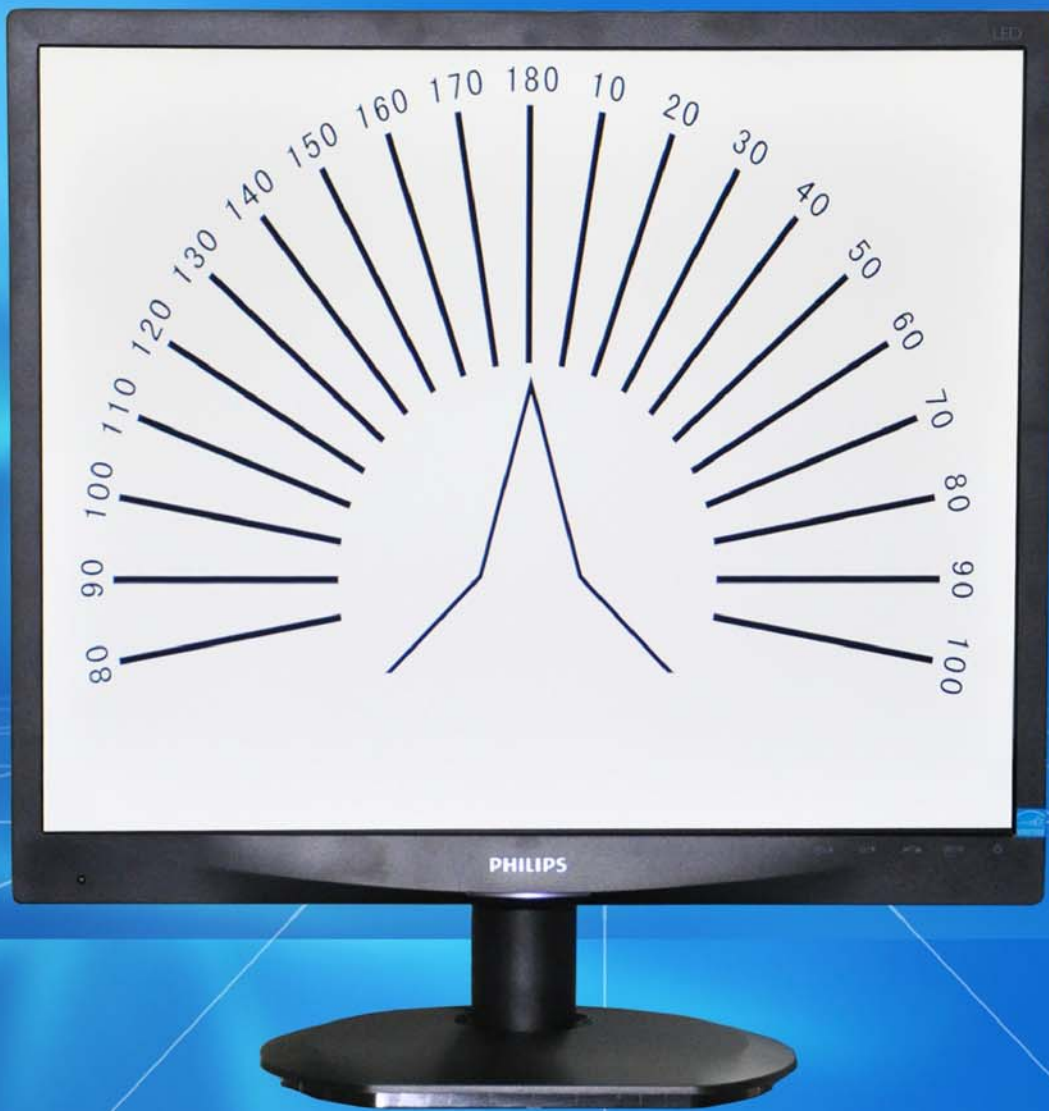

NEW

CM-1800

Flat Screen Monitor Chart

CM-1800

Features

- 19-inch high contrast and bright display
- Smooth and quiet operation
- Wireless Remote control
- Wide range of test types
- Precise distance adjustment
- Easy mounting
- Random test sequence

Rotating Astigmatic Fan Chart
Fast and Accurate test for Cylinder and Axis

CV-7000 computerized vision tester

CM-1800
Flat Screen
Monitor Chart

Support data connection
with CV-7000 computerized
vision tester

Specifications

Display	19" LCD (color) High resolution Monitor
Brightness	250 cd/m ²
Chart versions	E, C, ABC, 123, child, special version charts
Chart acuity	6/3-6/150 20/10-20/500 0.04-2.0
Distance	2.0 ~ 7.0m
Power supply	Input: AC110-220V±10%, 50/60Hz
Power consumption	≤45W
Dimension	455mm (L) × 420mm(W) × 110mm(H)
Weight	4.2kg (Net. Weight)
Remote	IR
Batteries for remote control	3A